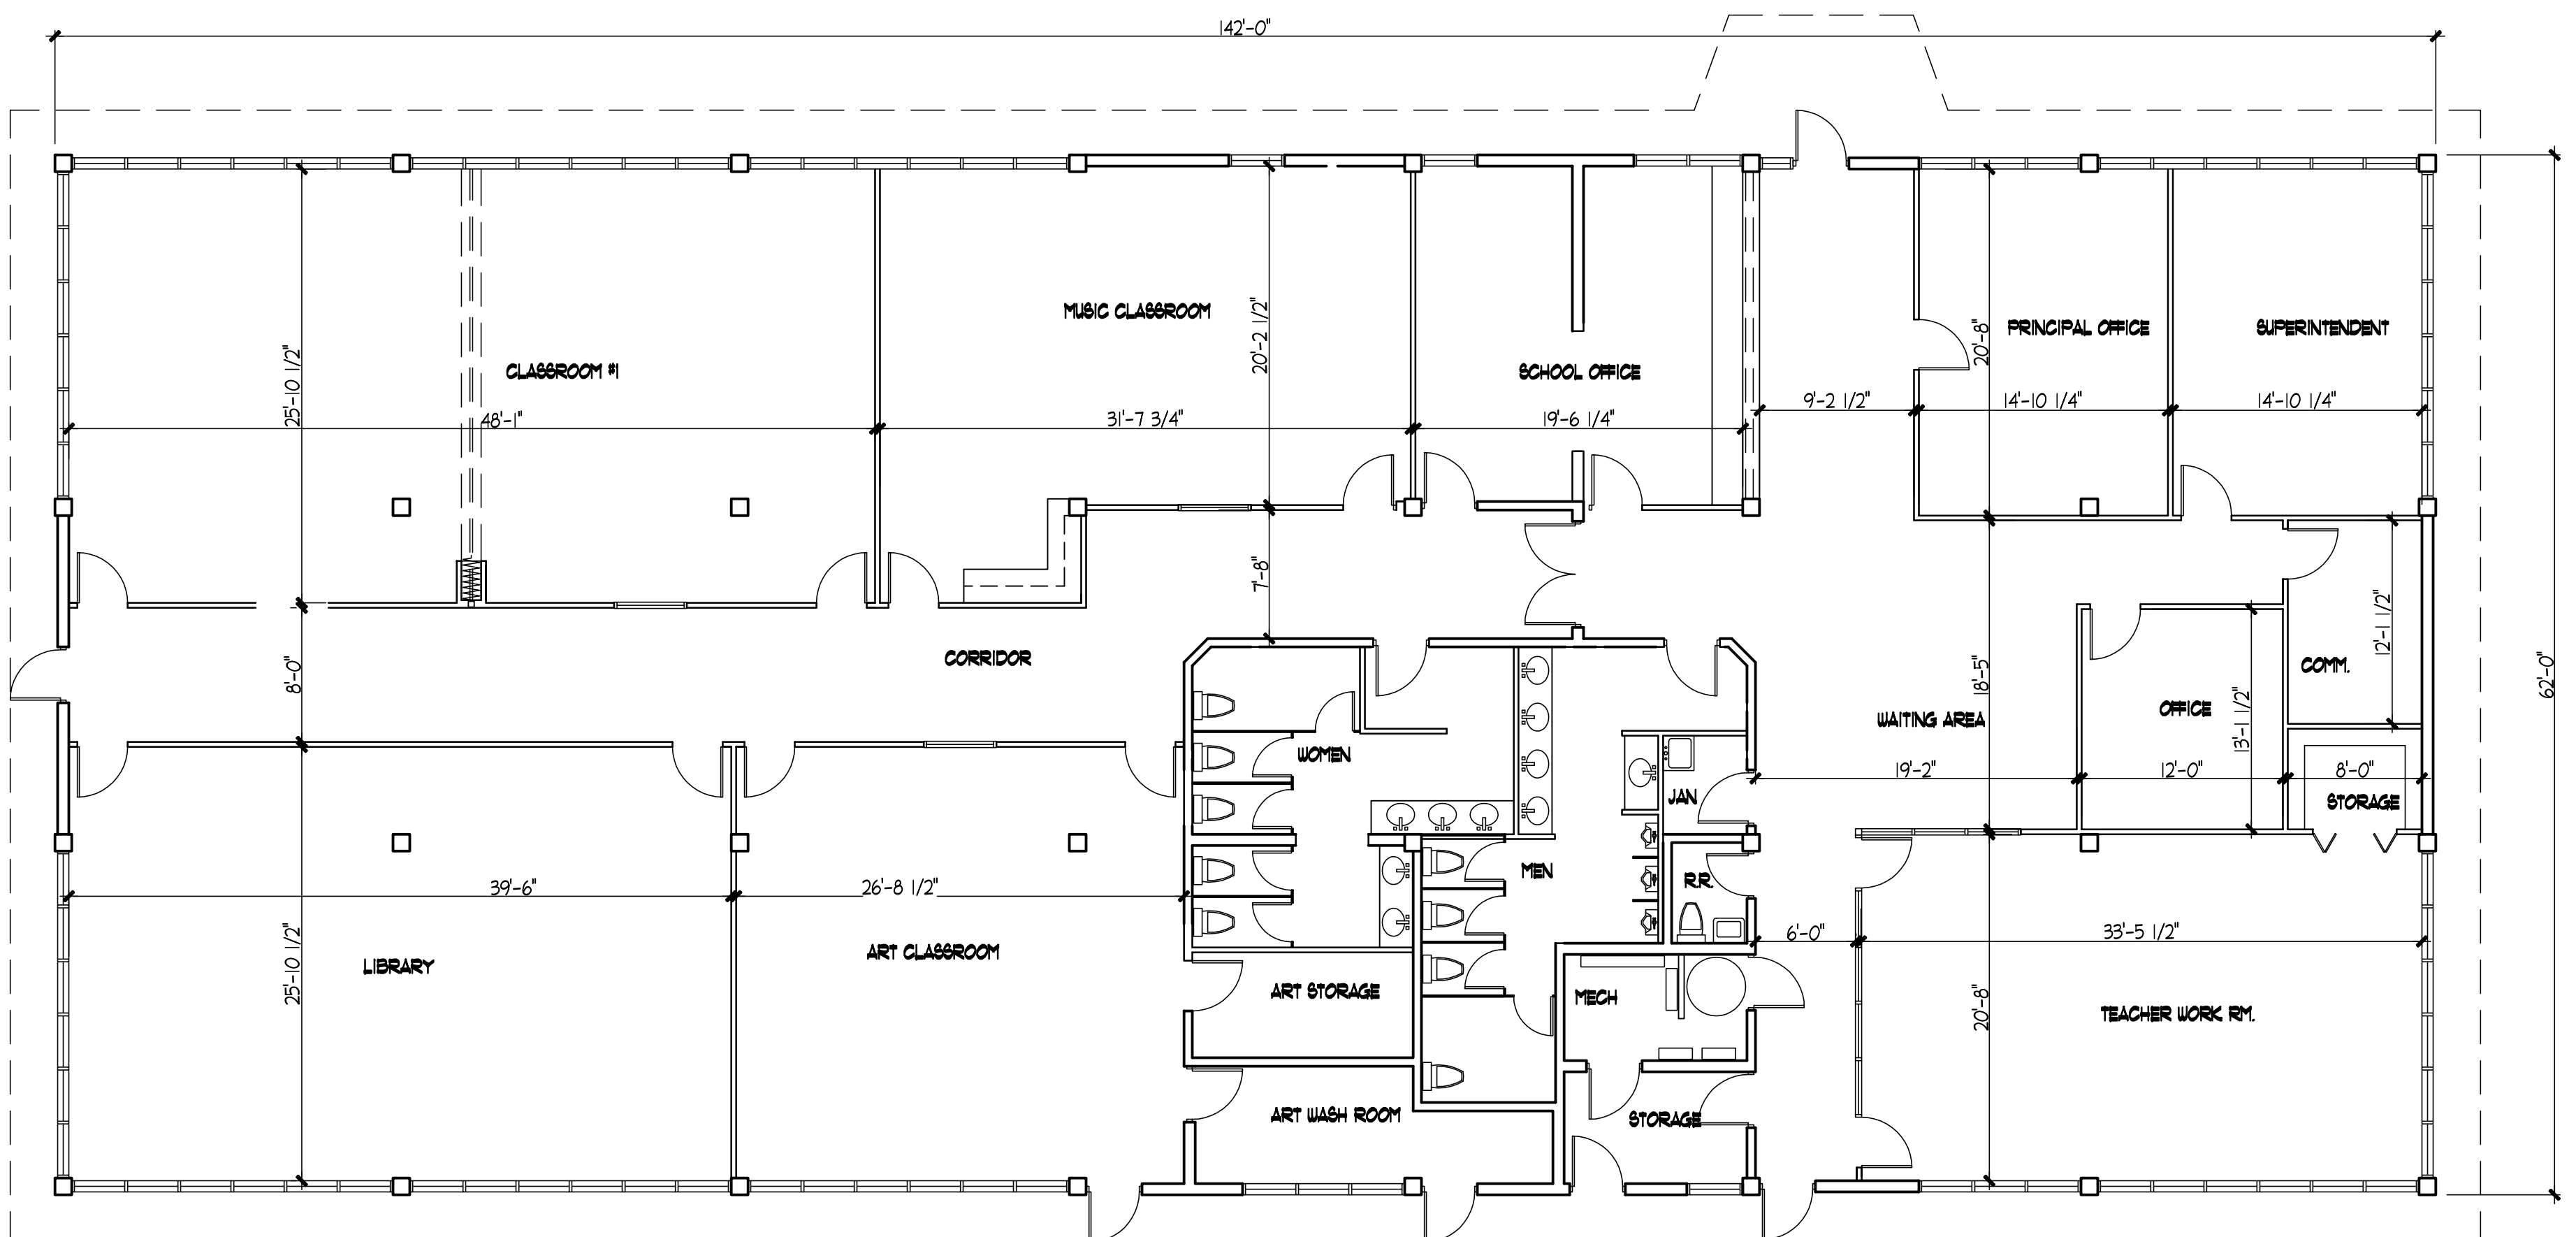

BUILDING NO. 646

SCALE: 1/8" = 1'-0"

BUILDING NO. 645

SCALE: 1/8" = 1'-0"